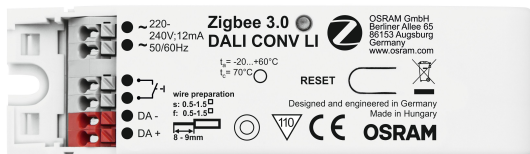

PRODUCTINFORMATIEBLAD ZIGBEE 3.0 DALI CONV LI

Zigbee 3.0 DALI CONV LI | Converter om DALI armaturen te integreren in op ZIGBEE gebaseerde besturingssystemen

Toepassingsgebieden

- Smart Homes
- Offices

Productvoordelen

- Support standard DALI and DALI DT8 (Tunable White) control gears
- Automatic operating mode detection after each restart
- Zigbee 3.0 certified including enhanced security standard
- Synchron switching and dimming of up to 8 DALI control gears
- Reliable dimming through digital control of the drivers

Productkenmerken

- Integrated Zigbee transceiver module
- DALI interface for addressed or broadcast operation
- Outputs with electronical reversible overtemperature, short-circuit, overload protection

TECHNISCHE GEGEVENS

MOGELIJKHEDEN

Dimbaar	Ja
Dimmer interface	DALI / ZigBee
Aantal stuuruitgangen	1
Type montage	Inbouwarmatuur/Onafhankelijke montage
Zendbereik	15 m

CERTIFICATEN & NORMEN

Keurmerken	CE
Veiligheidsklasse	II
Type bescherming	IP20